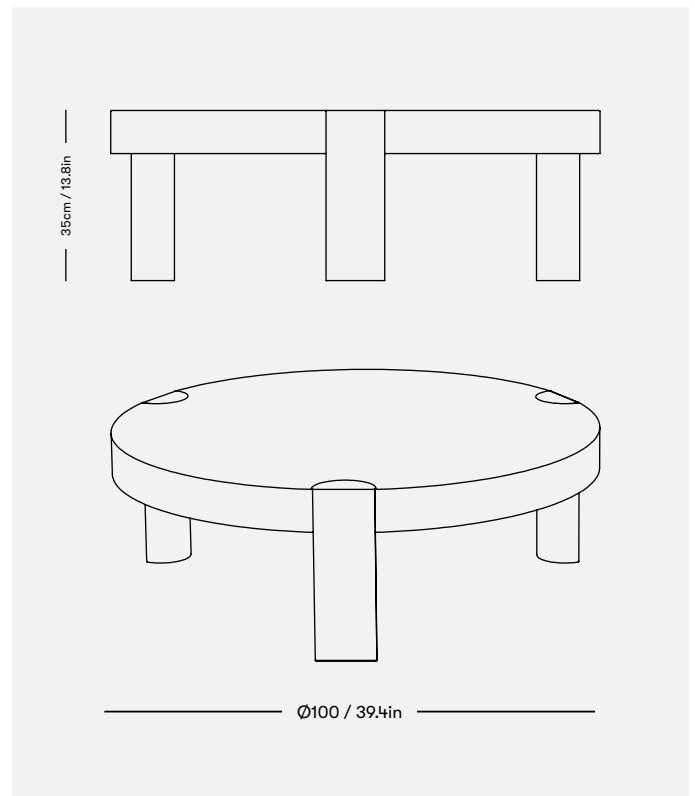

FER Table Ø100

Designed by MAZO in 2021

Art no: 60200

Through the study of geometry, MAZO found the starting point for their new table series FER, where gravitational solid oak legs meet graceful white piano lacquer in a soft, broken circle. With an invitation to let everything from books to your legs, light and heavy, rest on solid craftsmanship.

Dimensions

MEASUREMENTS W x H	Height: 350 mm. Width: Ø1000 mm.
WEIGHT	33 kg
PACKAGING TYPE	Cardboard box, PE foam and heavy-duty plastic.
PACKAGING MEASUREMENTS W x H x D	1030mm x 1030mm x 100mm
WEIGHT PACKAGING MATERIAL	10 kg
WEIGHT-TOTAL	43 kg
NUMBER OF PARCELS	1 pcs. / colli

FER Table Ø80

Designed by MAZO in 2021

Art no: 60201

Through the study of geometry, MAZO found the starting point for their new table series FER, where gravitational solid oak legs meet graceful white piano lacquer in a soft, broken circle. With an invitation to let everything from books to your legs, light and heavy, rest on solid craftsmanship.

Dimensions

MEASUREMENTS W x H	Width: Ø800 mm Height: 350 mm
WEIGHT	25 kg
PACKAGING TYPE	Cardboard box, PE foam and heavy-duty plastic.
PACKAGING MEASUREMENTS W x H x D	830mm x 100mm x 830mm
WEIGHT PACKAGING MATERIAL	10 kg
WEIGHT-TOTAL	35 kg
NUMBER OF PARCELS	1 pcs. / colli